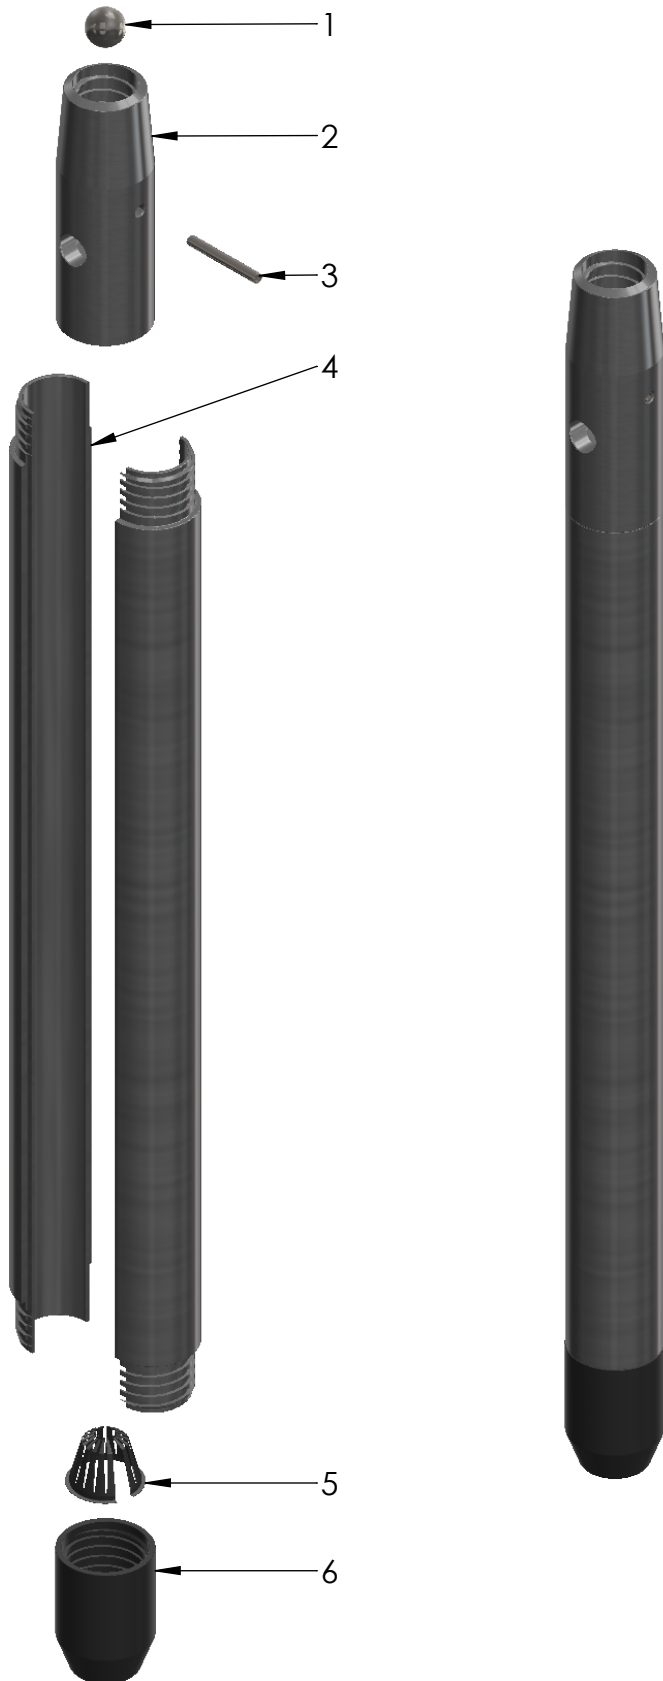

Name: *Split barrel sampler 2" assembly*

Part No: **SBSAS2**

Item No.	Part. No.	Description	Qty.
1	SBSV2	CS 7/8" Valve	1
2	SBSH2A	AW Split barrel head	1
3	SBSP2	1/4" x 2" Spirol pin	1
4	SBST2	Split tube 2" set	1
5	SBSCR2	Split barrel core retainer	1
6	SBSS2	Shoe split tube	1

Optional			
Item No.	Part. No.	Description	Qty.
2	SBSH2AJ	AWJ Split barrel head	1
2	SBS2HB	BW Split barrel head	1
2	SBS2HBJ	BWJ Split barrel head	1