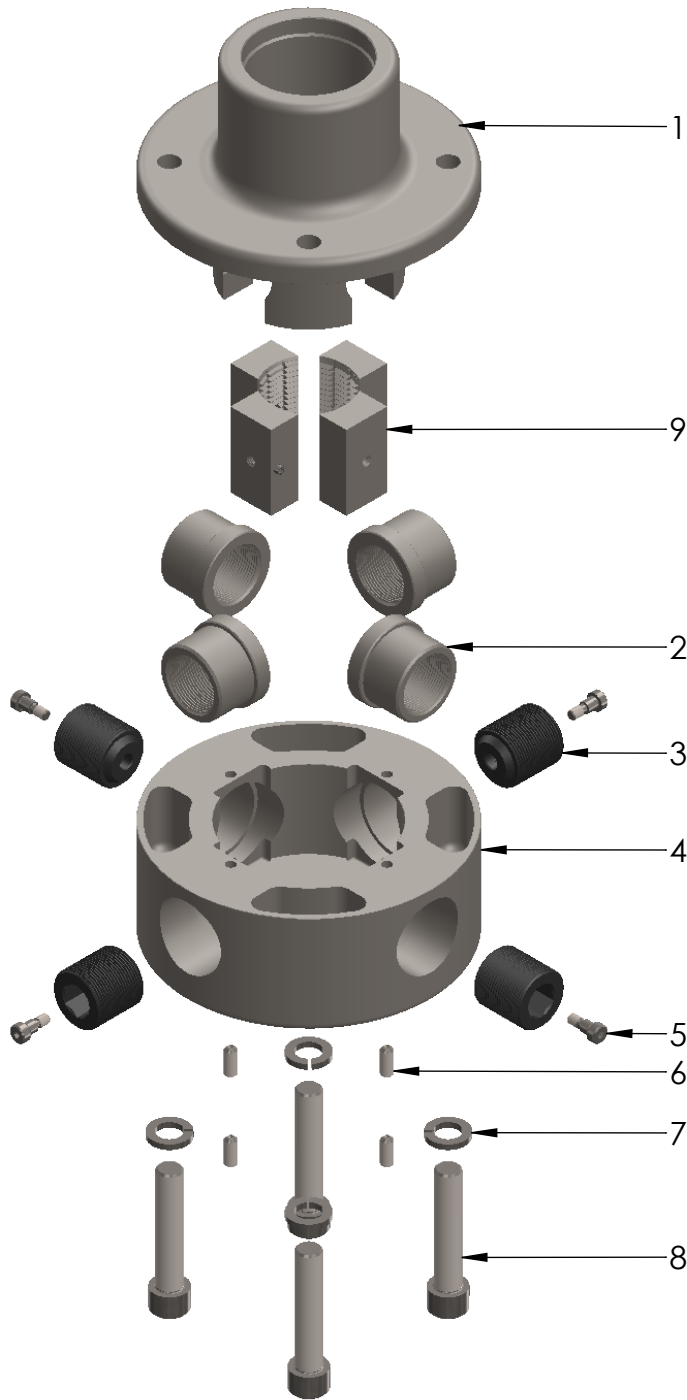

Name: *Chuck mechanical 3" assembly*

Part No: **39263**

Item No.	PartNo	Description	Qty.
1	26971	Chuck body	1
2	26048	Chuck bushing	4
3	26135	Chuck screw	4
4	26047	Chuck bottom 3"	1
5	39753	Shoulder bolt	4
6		Set screw 3/8" x 7/8" 10 UNC	4
7		Spring lock washer 3/4	4
8	26707	Cap screw 3/4" 10 UNC	4

9	26973	EW Rod 3" Chuck jaw set	1
9	26974	AW/ AWL Rod 3" Chuck jaw set	1
9	26975	BW/ BWL Rod 3" Chuck jaw set	1
9	26976	NW Rod 3" Chuck jaw set	1
9	26981	NWL Rod 3" Chuck Jaw set	1