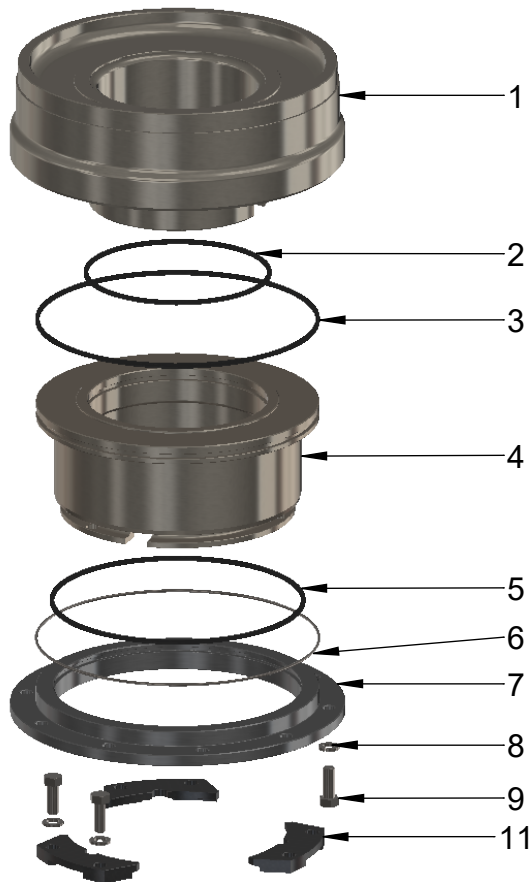

Name: *Chuck mechanical 3" assembly*

Part No: **39263**

Item No.	PartNo	Description	Qty.
1	26971	Chuck body	1
2	26048	Chuck bushing	4
3	26135	Chuck screw	4
4	26047	Chuck bottom 3"	1
5	39753	Shoulder bolt	4
6		Set screw 3/8" x 7/8" 10 UNC	4
7		Spring lock washer 3/4	4
8	26707	Cap screw 3/4" 10 UNC	4

9	26973	EW Rod 3" Chuck jaw set	1
9	26974	AW/ AWL Rod 3" Chuck jaw set	1
9	26975	BW/ BWL Rod 3" Chuck jaw set	1
9	26976	NW Rod 3" Chuck jaw set	1
9	26981	NWL Rod 3" Chuck Jaw set	1

Name:

Hydraulic chuck cylinder assembly

Part No:

30918

Item No.	Part No.	Description	Qty.
1	39002	Cylinder chuck	1
2	39004	Inner piston quad ring	1
3	39005	Outer piston quad ring	1
4	30243	Piston chuck	1
5	39006	Inner cap cylinder quad ring	1
6	39007	Cap o-ring	1
7	39433	Cylinder cap	1
8	55631	Lock washer 3/8"	16
10	55623	Capscrew hex head 3/8" x 1" 16 UNC	16
11	39435	Cylinder clamp	3

Name:

Hydraulic chuck hood assembly

Part No:

73508

Item No.	Part No.	Description	Qty.
1	57637	Capscrew socket head 5/16" x 3/4" 18UNC	3
2	39453	Hood shoulder bolt	3
3	28558	Grease fitting	6
4	34003	Hood Chuck	1
5	51617	Wear ring	1
6	73547	Body shoulder bolt	6
7	30163	Plate spring loaded	1
8	72542	Compression spring	6
9	72737	Bar spring	3
10	39432	Jaw compression spring	6
11	39001	Chuck body	1