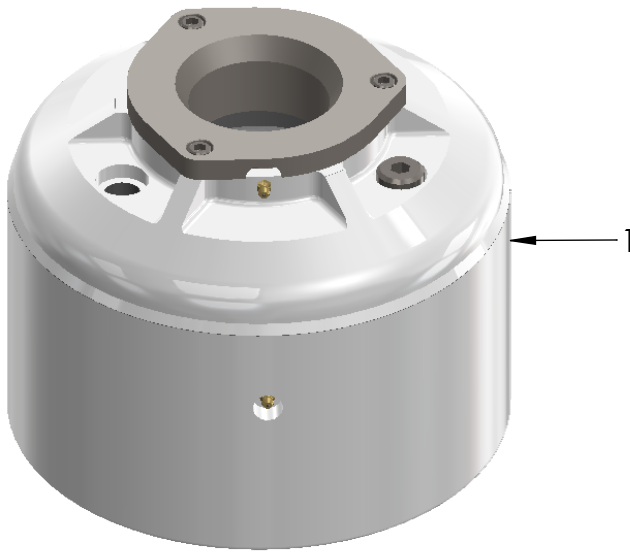

Name:

Hydraulic chuck assembly basic

Part No:

73253

Item No.	Part. No.	Description	Qty.
1	73508	Hidraulic chuck hood assembly	1
2	30918	Hidraulic chuck cylinder assembly	1

TRANSFORMA
Drilling Tools Company