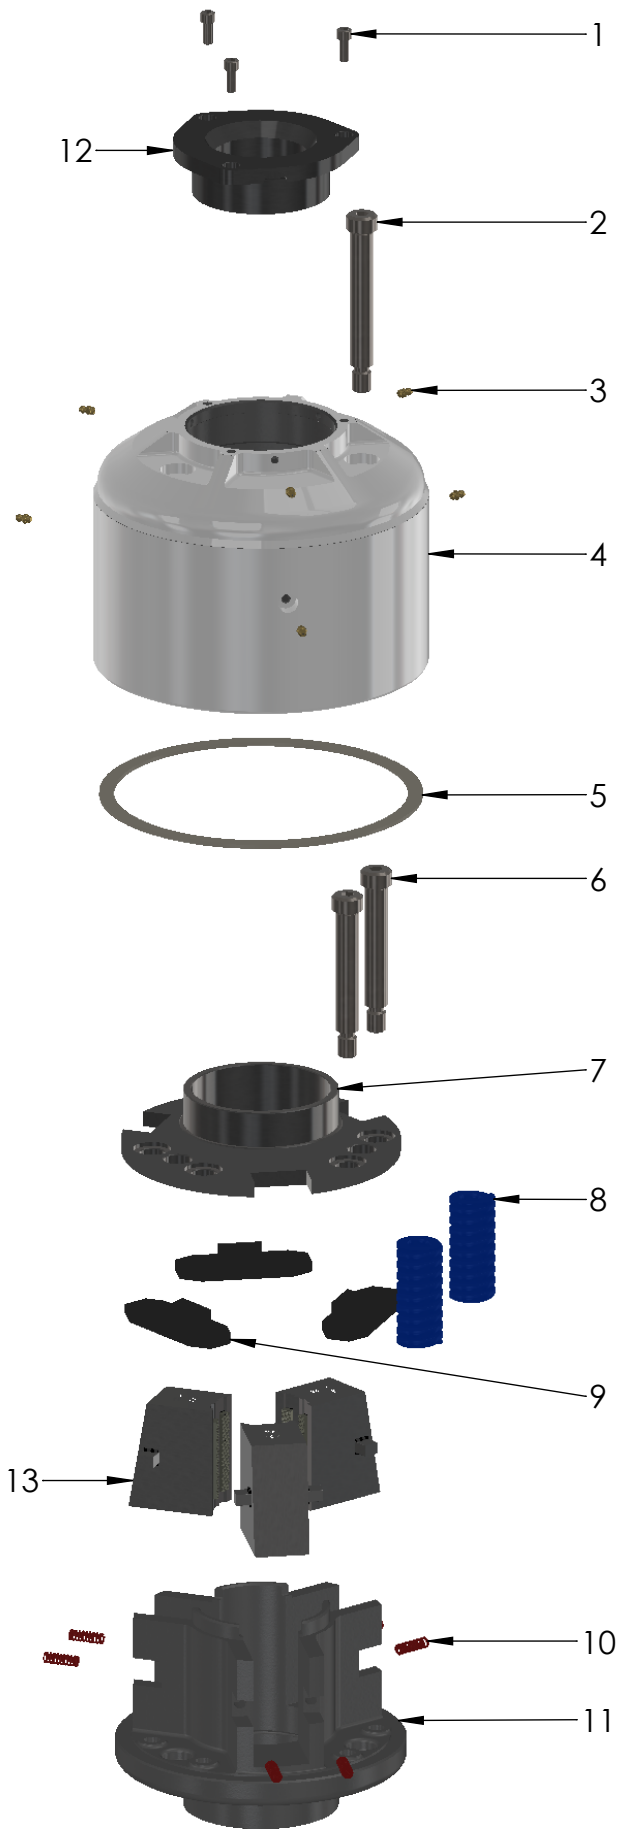

Name:

Hydraulic chuck hood assembly

Part No:

73508

Item No.	Part No.	Description	Qty.
1	57637	Capscrew socket head 5/16" x 3/4" 18UNC	3
2	39453	Hood shoulder bolt	3
3	28558	Grease fitting	6
4	34003	Hood Chuck	1
5	51617	Wear ring	1
6	73547	Body shoulder bolt	6
7	30163	Plate spring loaded	1
8	72542	Compression spring	6
9	72737	Bar spring	3
10	39432	Jaw compression spring	6
11	39001	Chuck body	1

Hood bushing Part No.

12	30123	AWL Rod Hood bushing	1
12	30124	BWL Rod Hood bushing	1
12	30125	NWL Rod Hood bushing	1
12	30126	HWL Rod Hood bushing	1

Chuck Jaw Set Part No.

13	49569	AW/ AWL Drill Rod	1
13	49571	BW Drill Rod	1
13	49573	BWL Drill Rod	1
13	49574	NW Drill Rod	1
13	49576	NWL Drill Rod	1
13	49575	HWL Drill Rod NW Casing	1