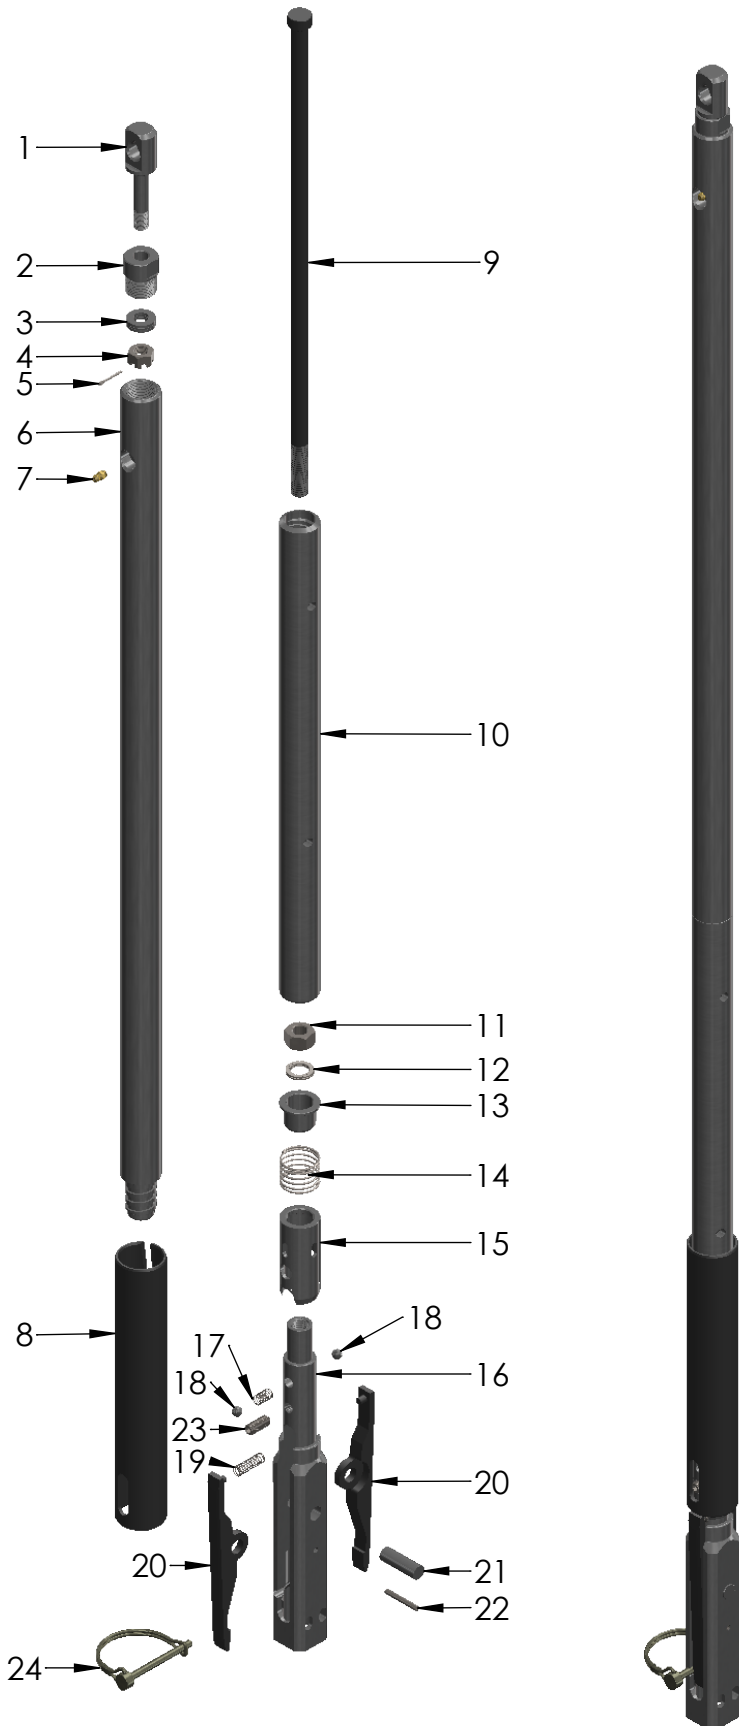

Name:

BWL- EZL Overshot assembly

Part No:

4657933

Item No.	Part No.	Description	Qty.
1	36002	Eye bolt	1
2	36001	Cable swivel collar	1
3	36097	Thrust bearing	1
4	36096	1/2" 20 UNF Castle hex nut	1
5	55726	3/32" x 3/4" Cotter pin	1
6	55545	Cable swivel body	1
7	28558	Grease fitting	1
8	26686	BWL Locking sleeve	1
9	4657932	Jar staff	1
10	55546	Jar tube	1
11	53015	9/16" 12UNC Hex nut	1
12	4659295	9/16" Nord-lock washer	1
13	4657934	BWL- EZL Overshot cap	1
14	4655215	BWL EZL Overshot spring	1
15	4657994	BWL- EZL Overshot sleeve	1
16	4657936	BWL-EZL Overshot head	1
17	4656164	Compression spring	1
18	4654883	Ball 11/32"	2
19	7062	Compression Spring	1
20	7061	BWL Lifting dog	2
21	53052	BWL Plain pin	1
22	30184	3/16" x 1-3/8" Spring pin	1
23	4656184	3/8" 24 UNF x 3/4" Set screw	1
24	4657858	Locking Pin	1

Name:

NWL-EZL Overshot assembly

Part No:

4657855

Item No.	Part. No.	Description	Qty.
1	36002	Eye bolt	1
2	36001	Cable swivel collar	1
3	36097	Thrust bearing	1
4	36096	1/2" UNF Castle hex nut	1
5	55726	3/32" x 3/4" Cotter pin	1
6	28558	Grease fitting	1
7	55555	Cable swivel body	1
8	26076	Locking Sleeve	1
9	4651627	Jar staff	1
10	4651626	Jar Tube	1
11	55635	3/4" UNC Hex nut	1
12	4659289	3/4" Nord-lock washer	1
13	4655214	EZL Cap overshot	1
14	4655216	EZL Spring overshot	1
15	4657856	EZL Sleeve overshot	1
16	4657857	NWL-EZL Over shot head	1
17	7062	Compression Spring	1
18	4654883	11/32" Ball	2
19	4653138	Spring lifting dog	1
20	4651630	Lifting dog	2
21	53017	1/2" x 1-15/16" Plain pin	1
22	48405	1/4" x 1-3/4" Spring pin	1
23	4656184	3/8" UNF x 3/4" Set screw	1
24	4657858	Locking Pin	1