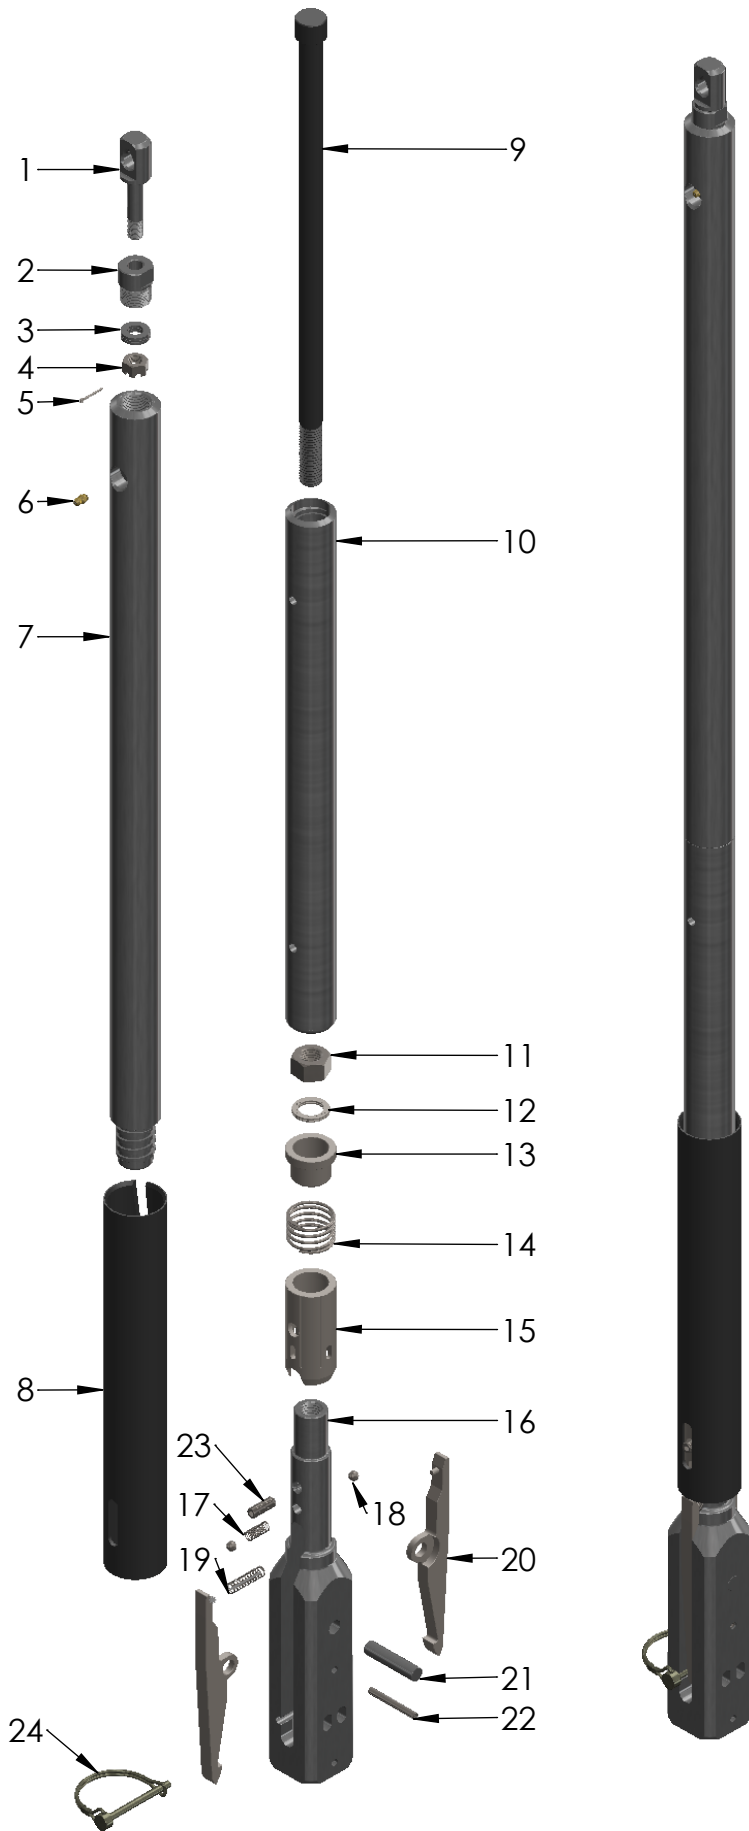

Name:

NWL-EZL Overshot assembly

Part No:

4657855

Item No.	Part. No.	Description	Qty.
1	36002	Eye bolt	1
2	36001	Cable swivel collar	1
3	36097	Thrust bearing	1
4	36096	1/2" UNF Castle hex nut	1
5	55726	3/32" x 3/4" Cotter pin	1
6	28558	Grease fitting	1
7	55555	Cable swivel body	1
8	26076	Locking Sleeve	1
9	4651627	Jar staff	1
10	4651626	Jar Tube	1
11	55635	3/4" UNC Hex nut	1
12	4659289	3/4" Nord-lock washer	1
13	4655214	EZL Cap overshot	1
14	4655216	EZL Spring overshot	1
15	4657856	EZL Sleeve overshot	1
16	4657857	NWL-EZL Over shot head	1
17	7062	Compression Spring	1
18	4654883	11/32" Ball	2
19	4653138	Spring lifting dog	1
20	4651630	Lifting dog	2
21	53017	1/2" x 1-15/16" Plain pin	1
22	48405	1/4" x 1-3/4" Spring pin	1
23	4656184	3/8" UNF x 3/4" Set screw	1
24	4657858	Locking Pin	1

Name: *HWL-EZL Overshot assembly*

Part No: *4657861*

Item No.	Part. No.	Description	Qty.
1	36002	Eye bolt	1
2	36001	Cable swivel collar	1
3	36097	Thrust bearing	1
4	36096	1/2" UNF Castle hex nut	1
5	55726	3/32" x 3/4" Cotter pin	1
6	28558	Grease fitting	1
7	55555	Cable swivel body	1
8	26076	Locking Sleeve	1
9	4651627	Jar staff	1
10	4651626	Jar Tube	1
11	55635	3/4" UNC Hex nut	1
12	4659289	3/4" Nord-lock washer	1
13	4655214	EZL Cap overshot	1
14	4655216	EZL Spring overshot	1
15	4657856	EZL Sleeve overshot	1
16	4657859	HWL-EZL Overshot head	1
17	7062	Compression Spring	1
18	4654883	1 1/32" Ball	2
19	4653138	Spring lifting dog	1
20	4651630	Lifting dog	2
21	4651639	1/2" x 2-1/8" Plain pin	1
22	48405	1/4" x 1-3/4" Spring pin	1
23	4656184	3/8" UNF x 3/4" Set screw	1
24	4657858	Locking Pin	1