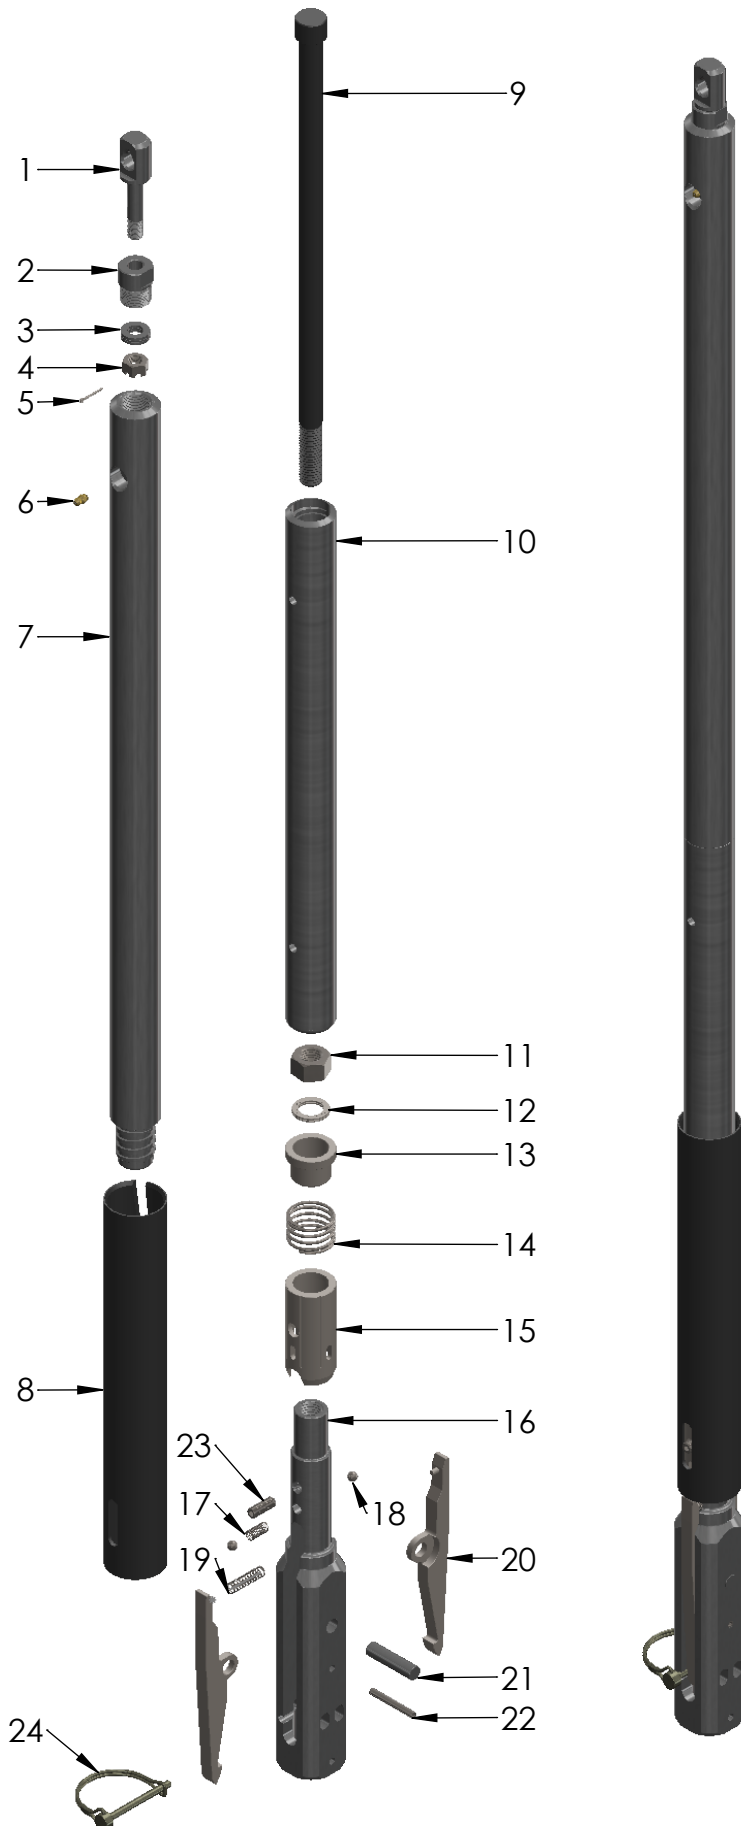

Name:

BWL- EZL Overshot assembly

Part No:

4657933

Item No.	Part No.	Description	Qty.
1	36002	Eye bolt	1
2	36001	Cable swivel collar	1
3	36097	Thrust bearing	1
4	36096	1/2" 20 UNF Castle hex nut	1
5	55726	3/32" x 3/4" Cotter pin	1
6	55545	Cable swivel body	1
7	28558	Grease fitting	1
8	26686	BWL Locking sleeve	1
9	4657932	Jar staff	1
10	55546	Jar tube	1
11	53015	9/16" 12UNC Hex nut	1
12	4659295	9/16" Nord-lock washer	1
13	4657934	BWL- EZL Overshot cap	1
14	4655215	BWL EZL Overshot spring	1
15	4657994	BWL- EZL Overshot sleeve	1
16	4657936	BWL-EZL Overshot head	1
17	4656164	Compression spring	1
18	4654883	Ball 11/32"	2
19	7062	Compression Spring	1
20	7061	BWL Lifting dog	2
21	53052	BWL Plain pin	1
22	30184	3/16" x 1-3/8" Spring pin	1
23	4656184	3/8" 24 UNF x 3/4" Set screw	1
24	4657858	Locking Pin	1

Name:

NWL-EZL Overshot assembly

Part No:

4657855

Item No.	Part. No.	Description	Qty.
1	36002	Eye bolt	1
2	36001	Cable swivel collar	1
3	36097	Thrust bearing	1
4	36096	1/2" UNF Castle hex nut	1
5	55726	3/32" x 3/4" Cotter pin	1
6	28558	Grease fitting	1
7	55555	Cable swivel body	1
8	26076	Locking Sleeve	1
9	4651627	Jar staff	1
10	4651626	Jar Tube	1
11	55635	3/4" UNC Hex nut	1
12	4659289	3/4" Nord-lock washer	1
13	4655214	EZL Cap overshot	1
14	4655216	EZL Spring overshot	1
15	4657856	EZL Sleeve overshot	1
16	4657857	NWL-EZL Over shot head	1
17	7062	Compression Spring	1
18	4654883	11/32" Ball	2
19	4653138	Spring lifting dog	1
20	4651630	Lifting dog	2
21	53017	1/2" x 1-15/16" Plain pin	1
22	48405	1/4" x 1-3/4" Spring pin	1
23	4656184	3/8" UNF x 3/4" Set screw	1
24	4657858	Locking Pin	1