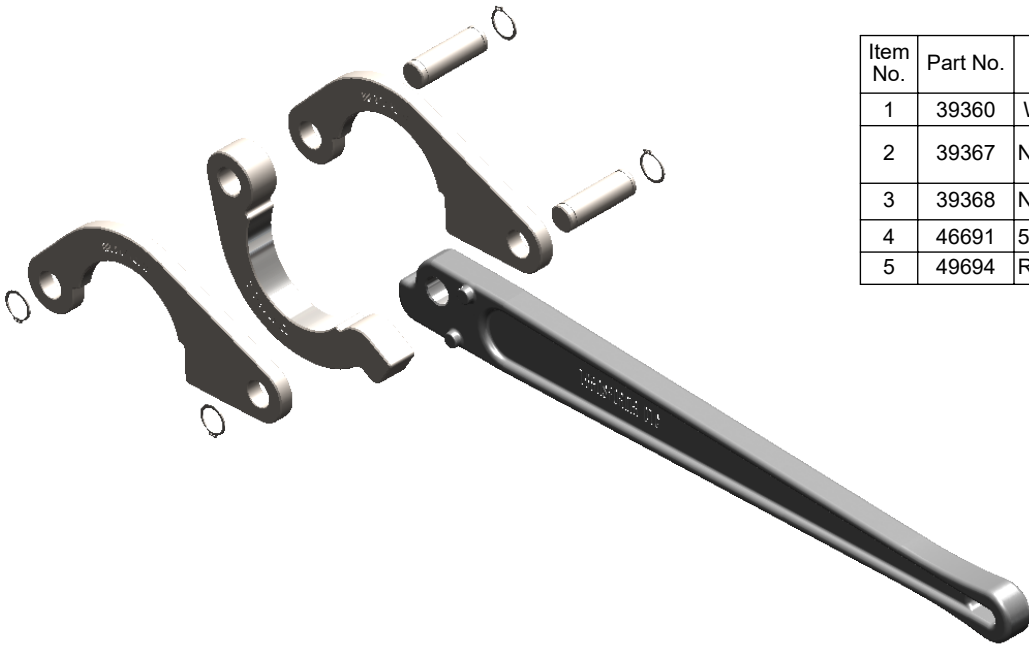

Name:

NWL Full grip tube wrenches

Item No.	Part No.	Description	Qty.
1-5	39366	NWL O.T./ HWL I.T. Wrench set	2

Item No.	Part No.	Description	Qty.
1	39360	Wrench handle 18"	1
2	39367	NWL O.T. /HWL I.T. Stationary Jaw	2
3	39368	NWL O.T. /HWL I.T. Jaw swing	1
4	46691	5/8 Pin	2
5	49694	Retaining ring	4

Item No.	Part No.	Description	Qty.
1-5	36420	NWL I.T. Wrench set	2

Item No.	Part No.	Description	Qty.
1	39362	Wrench handle 14"	1
2	30137	NWL I.T. Stationary Jaw	2
3	30138	NWL I.T. Jaw swing	1
4	46692	1/2" Pin	2
5	49693	Retaining ring	4