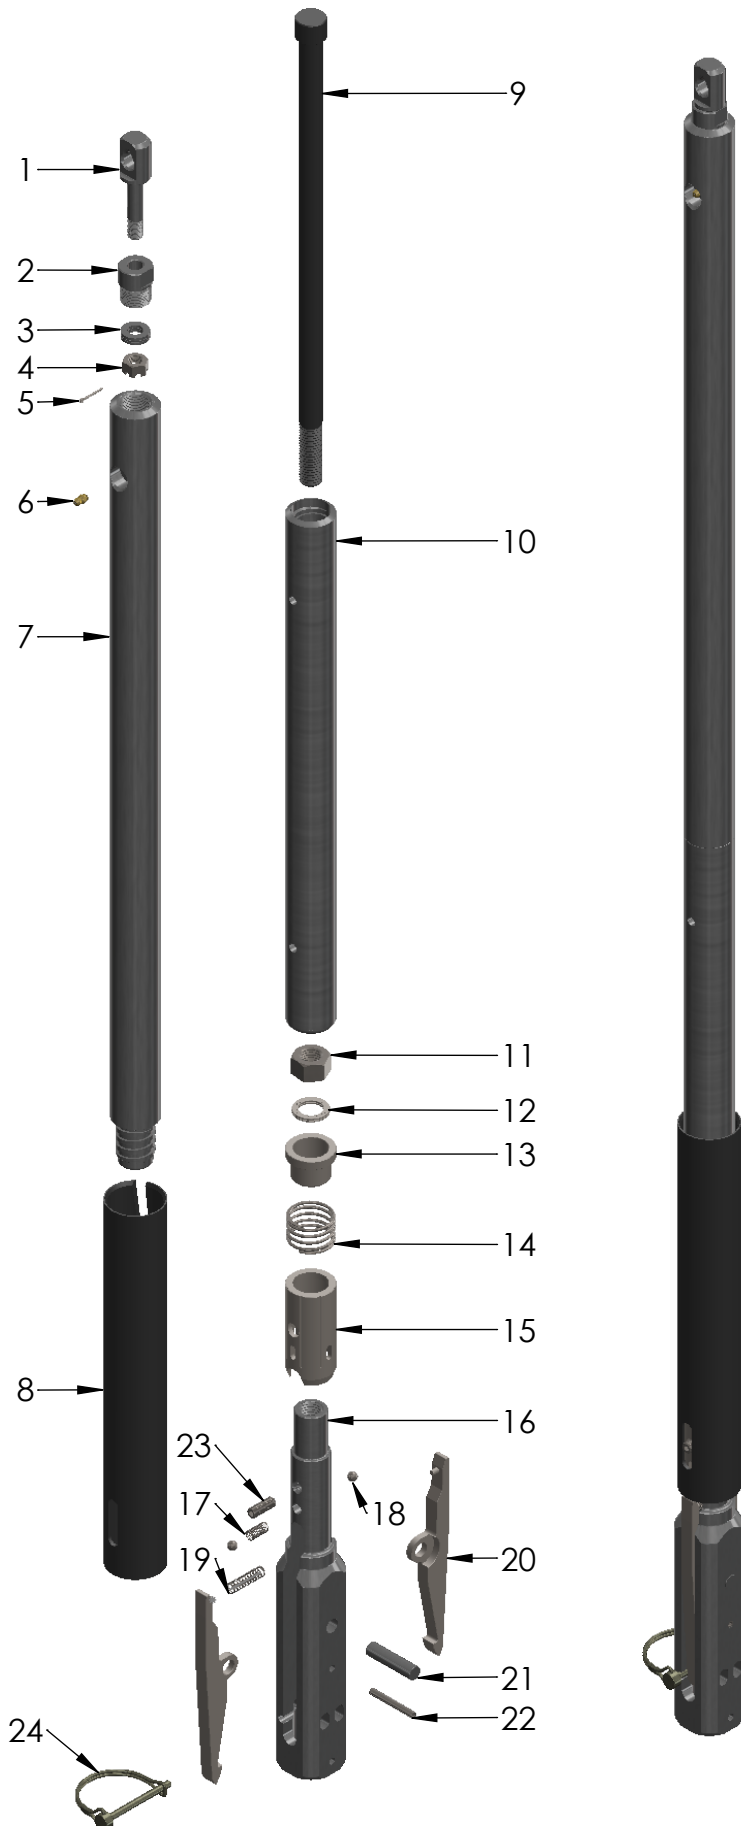

Name:

NWL-EZL Overshot assembly

Part No:

4657855

Item No.	Part. No.	Description	Qty.
1	36002	Eye bolt	1
2	36001	Cable swivel collar	1
3	36097	Thrust bearing	1
4	36096	1/2" UNF Castle hex nut	1
5	55726	3/32" x 3/4" Cotter pin	1
6	28558	Grease fitting	1
7	55555	Cable swivel body	1
8	26076	Locking Sleeve	1
9	4651627	Jar staff	1
10	4651626	Jar Tube	1
11	55635	3/4" UNC Hex nut	1
12	4659289	3/4" Nord-lock washer	1
13	4655214	EZL Cap overshot	1
14	4655216	EZL Spring overshot	1
15	4657856	EZL Sleeve overshot	1
16	4657857	NWL-EZL Over shot head	1
17	7062	Compression Spring	1
18	4654883	11/32" Ball	2
19	4653138	Spring lifting dog	1
20	4651630	Lifting dog	2
21	53017	1/2" x 1-15/16" Plain pin	1
22	48405	1/4" x 1-3/4" Spring pin	1
23	4656184	3/8" UNF x 3/4" Set screw	1
24	4657858	Locking Pin	1