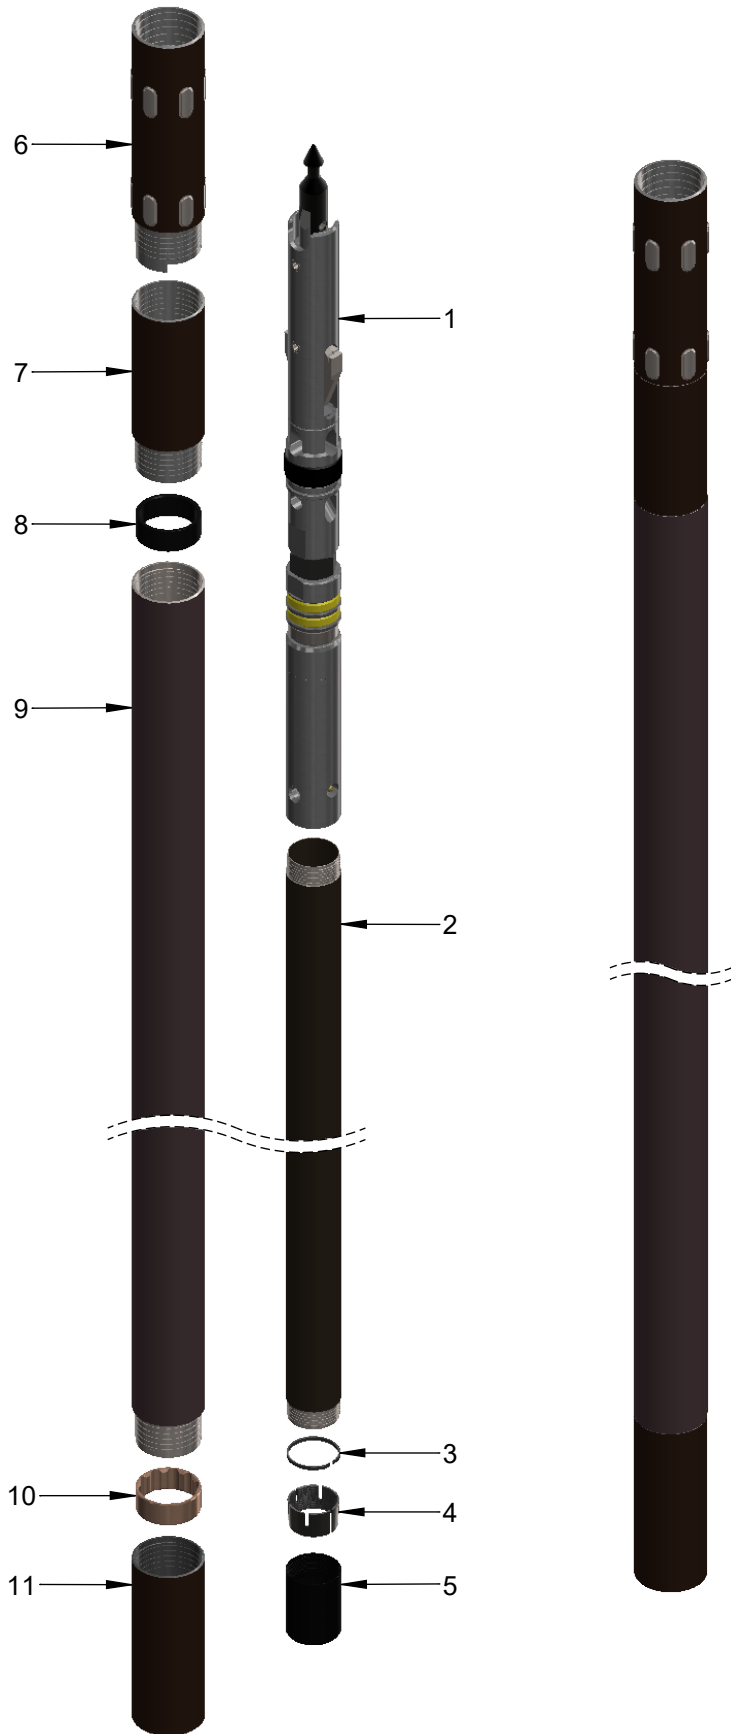

Name:

NWL 5 ft Core barrel

Part No:

417112

Item No.	Part. No.	Description	Qty.
1	4653862	NWL-LL Head assembly	1
2	35010	NWL Inner tube 5 ft	1
2	35902	NWL Inner tube 10 ft	1
3	35904	NWL Ring stop	1
4	30488	NWL Core lifter slotted	1
4	35905	NWL Core lifter fluted	1
5	35903	NWL Core lifter case	1
6	35906	NWL Locking coupling W.T.	1
6	73875	NWL Locking coupling	1
6	4656516	NWL Locking coupling F.H. / W.T.	1
6	4657201	NWL Locking coupling F.H.	1
7	35907	NWL Adapter coupling	1
8	35908	NWL Landing ring	1
9	35021	NWL Outer tube 5 ft	1
9	35909	NWL Outer tube 10 ft	1
10	55518	NWL Stabilizer ring	1
11	35011	NWL Protector thread	1