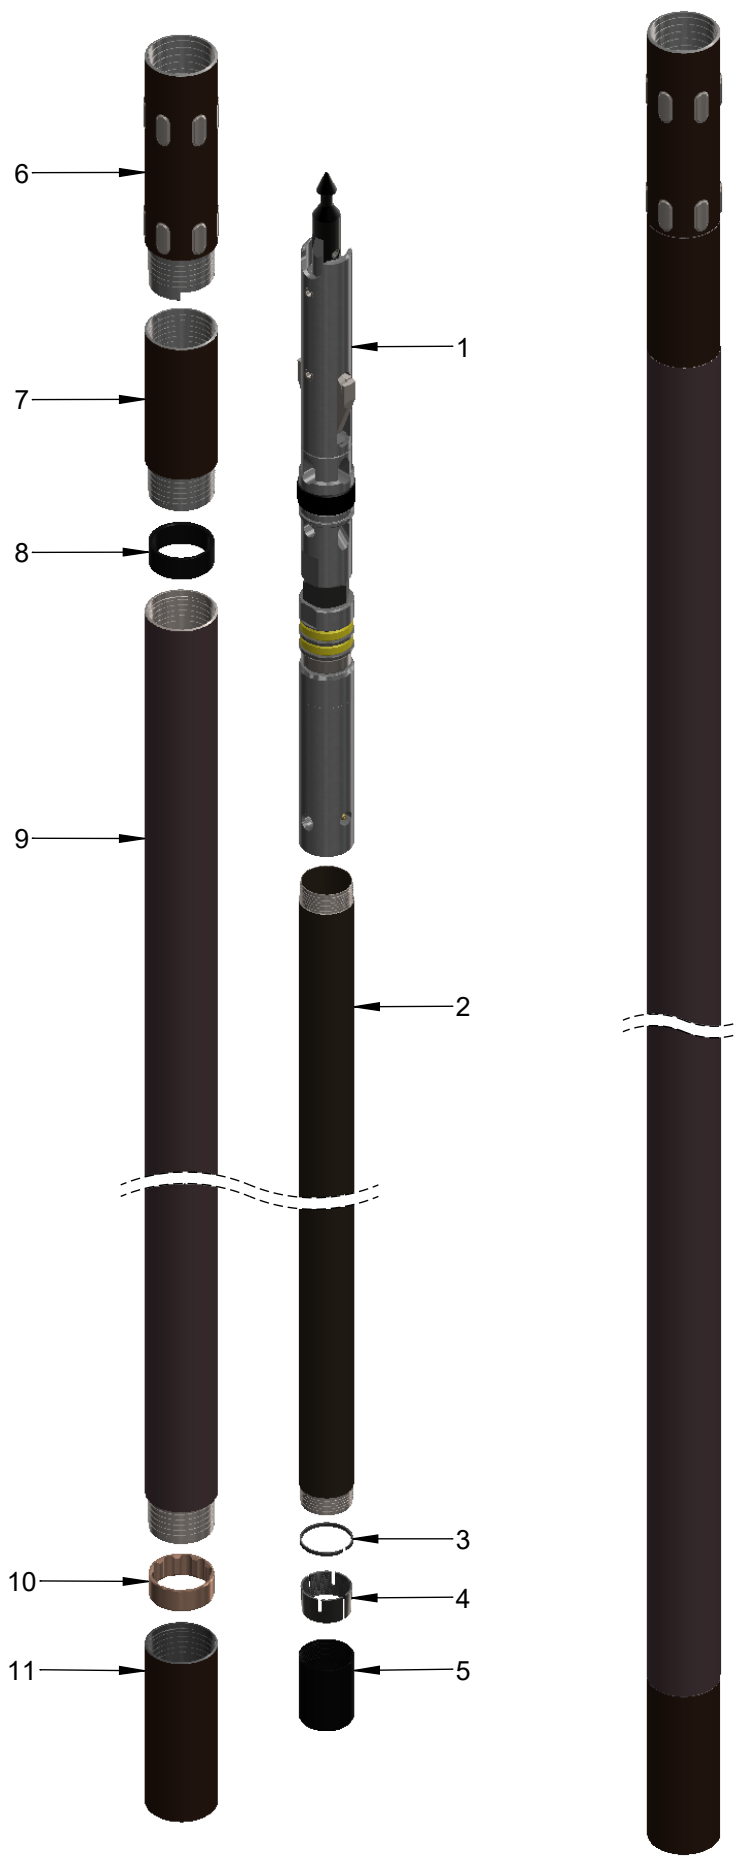

Name: **NWL 10 ft Core barrel**

Part No: **417113**

Item No.	Part. No.	Description	Qty.
1	4653862	NWL-LL Head assembly	1
2	35902	NWL Inner tube 5 ft	1
2	35902	NWL Inner tube 10 ft	1
3	35904	NWL Ring stop	1
4	30488	NWL Core lifter slotted	1
4	35905	NWL Core lifter fluted	1
5	35903	NWL Core lifter case	1
6	35906	NWL Locking coupling W.T.	1
6	73875	NWL Locking coupling	1
6	4656516	NWL Locking coupling F.H. / W.T.	1
6	4657201	NWL Locking coupling F.H.	1
7	35907	NWL Adapter coupling	1
8	35908	NWL Landing ring	1
9	35902	NWL Outer tube 5 ft	1
9	35909	NWL Outer tube 10 ft	1
10	55518	NWL Stabilizer ring	1
11	35011	NWL Protector thread	1