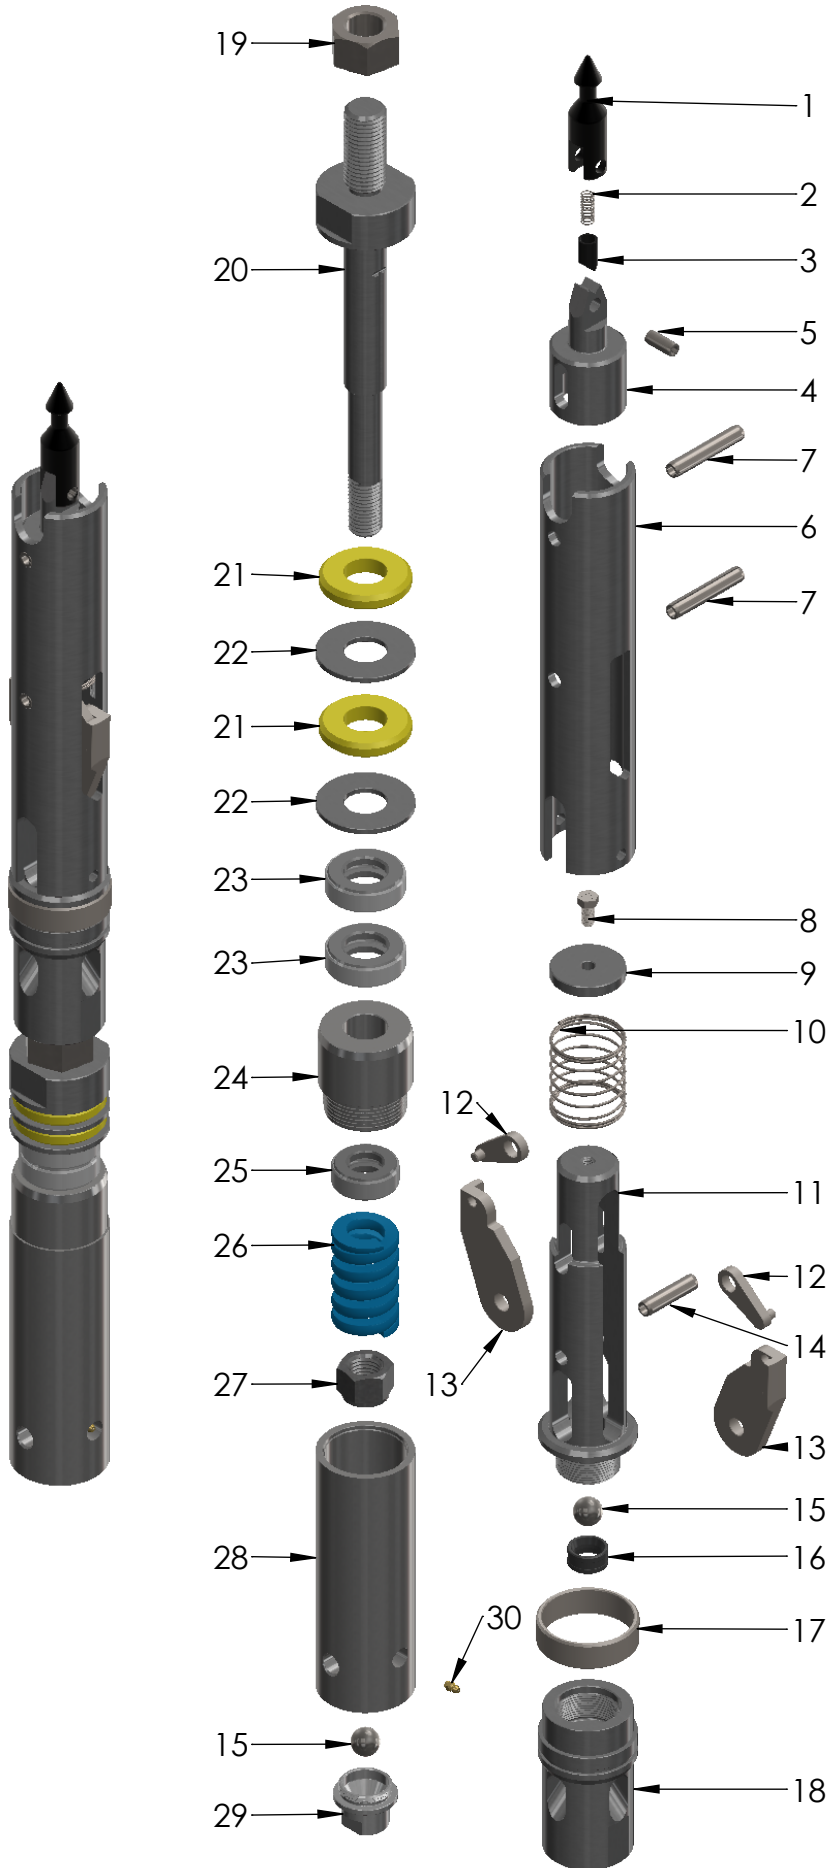

Name:

HWL-LL Head assembly

Part No:

6112551

Item No.	Part. No	Description	Qty.
1	53024	Spear head point	1
2	26252	Spring compression	1
3	53025	Detent plunger	1
4	4651441	HWL Spearhead base	1
5	53026	Spirol pin 7/16" x 1"	1
6	6112443	HWL Case latch retracting	1
7	35635	Spring pin 1/2" x 2-3/4"	2
8	4652043	Nyloc bolt 3_8 16 UNC x 3_4	1
9	215064	HWL Washer	1
10	4654720	HWL Latch compression spring	1
11	6112453	HWL/ PWL Upper latch body	1
12	417327	HWL Link	2
13	215929	HWL/ HWLU Latch	2
14	35416	Spring pin 1/2" x 2"	1
15	73485	SS Ball 22 mm	2
16	73491	Landing indicator bushing	1
17	215069	HWL/ HWLU Landing shoulder	1
18	215068	HWL/ HWLU Lower latch body	1
19	55685	Hex nut 1-1/4" 7 UNC	1
20	36342	HWL Spindle	1
21	54624	HWL Shut off valve (hard)	2
22	36344	HWL Valve adjusting washer	2
23	35639	Thrust bearing	2
24	36345	HWL Bearing spindle	1
25	35423	Thrust bearing	1
26	35630	HWL Compression spring	1
27	6119745	Lock nut 1" 8UNC	1
28	28558	HWL Inner tube cap	1
29	51513	Body check valve	1
30	28558	Grease fitting	1