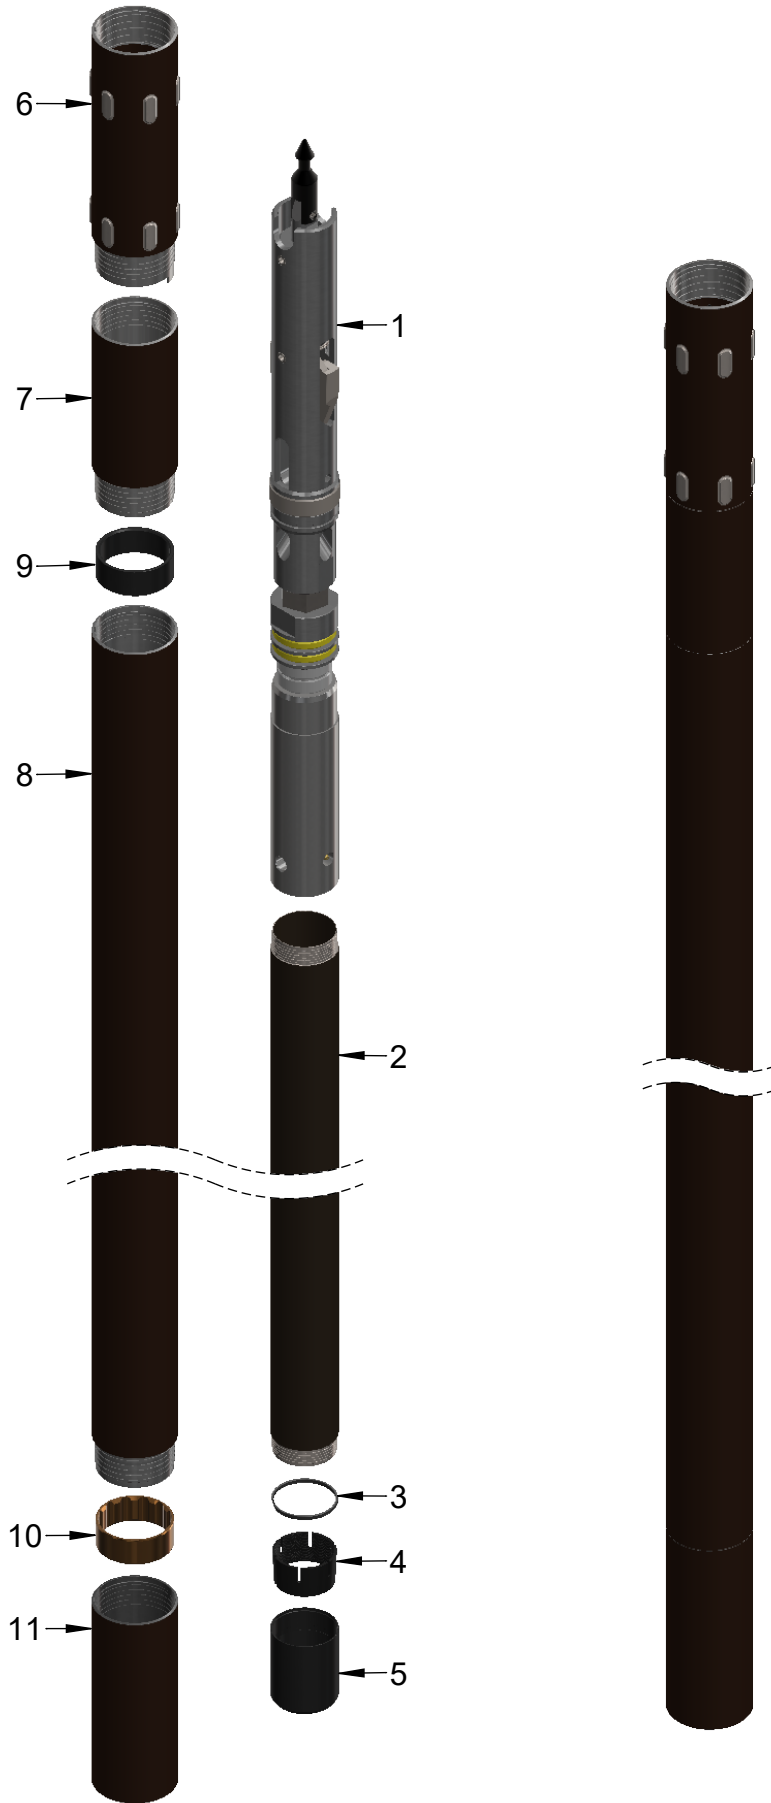

Name:

*HWL-LL 5 ft Core Barrel*

Part No:

**36369**

Item No.	Part. No.	Description	Qty.
1	6112551	HWL-LL Head assembly	1
2	36369	HWL Inner tube 5 ft	1
3	36349	HWL Ring stop	1
4	41590	HWL Core lifter slotted	1
5	36348	HWL Core lifter case	1
6	36351	HWL Locking coupling W.T.	1
7	36352	HWL Adapter coupling	1
8	36360	HWL Outer tube 5 ft	1
9	36353	HWL Landing ring	1
10	55519	HWL Stabilizer Inner tube	1
11	36356	HWL Protector thread	1

Core Lifter Options

4	36340	HWL Core lifter fluted	1
---	-------	------------------------	---

Locking coupling options

6	73876	HWL Locking coupling	1
6	4656510	HWL Locking Coupling F.H./ W.T.	1
6	4656521	HWL Locking coupling F.H.	1