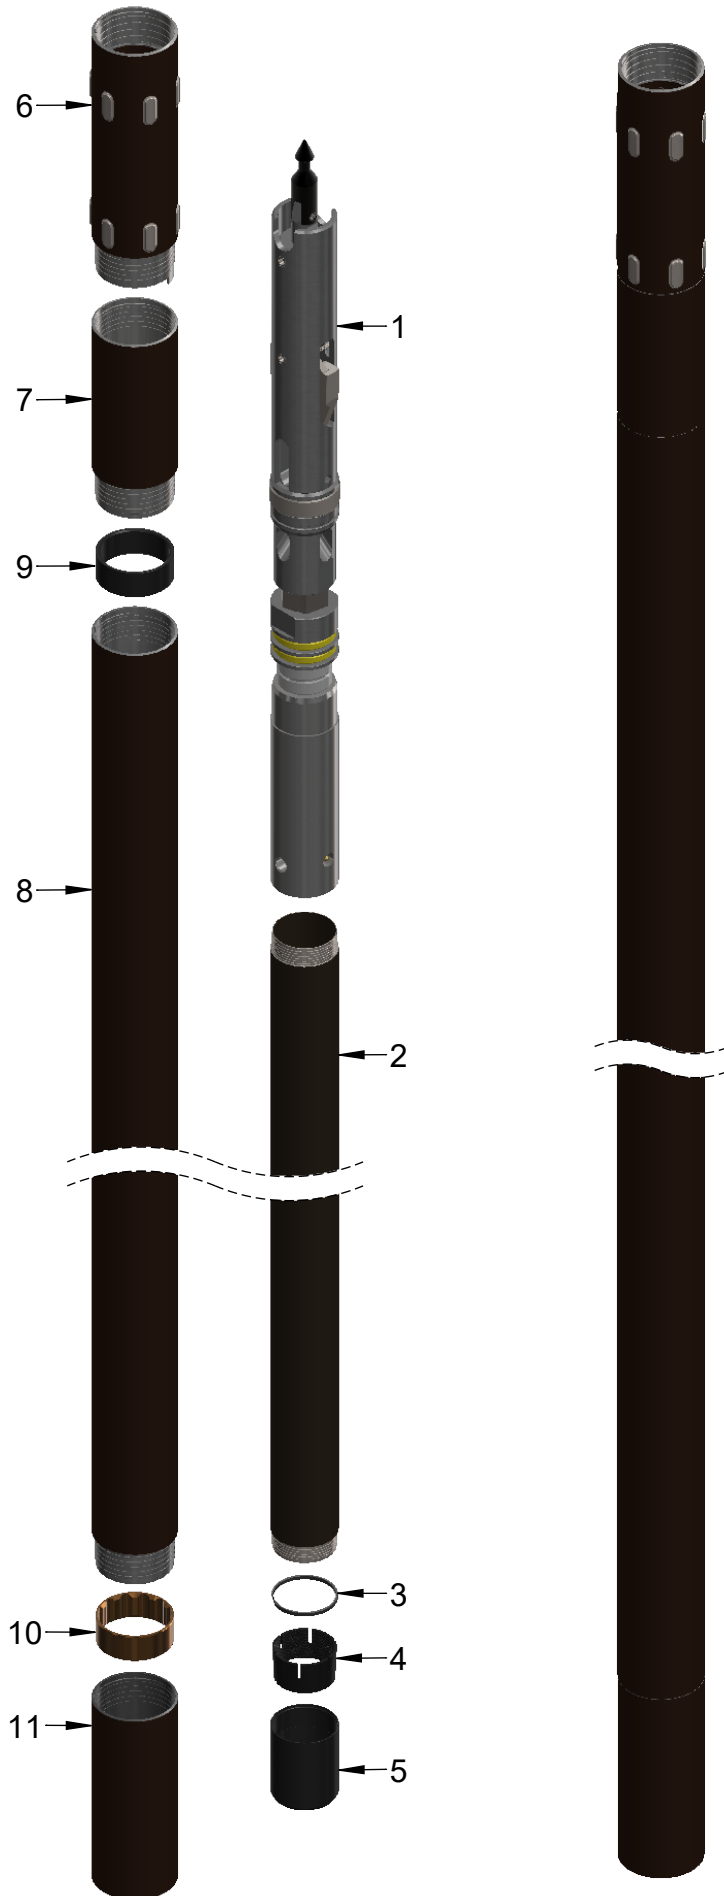

Name:

*HWL-LL 10 ft Core Barrel*

Part No:

**36347**

Item No.	Part No.	Description	Qty.
1	6112551	HWL-LL Head assembly	1
2	36347	HWL Inner tube 10 ft	1
3	36349	HWL Ring stop	1
4	41590	HWL Core lifter slotted	1
5	36348	HWL Core lifter case	1
6	36351	HWL Locking coupling W.T.	1
7	36352	HWL Adapter coupling	1
8	36354	HWL Outer tube 10 ft	1
9	36353	HWL Landing ring	1
10	55519	HWL Stabilizer Inner tube	1
11	36356	HWL Protector thread	1

Core Lifter Options

4	36340	HWL Core lifter fluted	1
---	-------	------------------------	---

Locking coupling options

6	73876	HWL Locking coupling	1
6	4656510	HWL Locking Coupling F.H./ W.T.	1
6	4656521	HWL Locking coupling F.H.	1