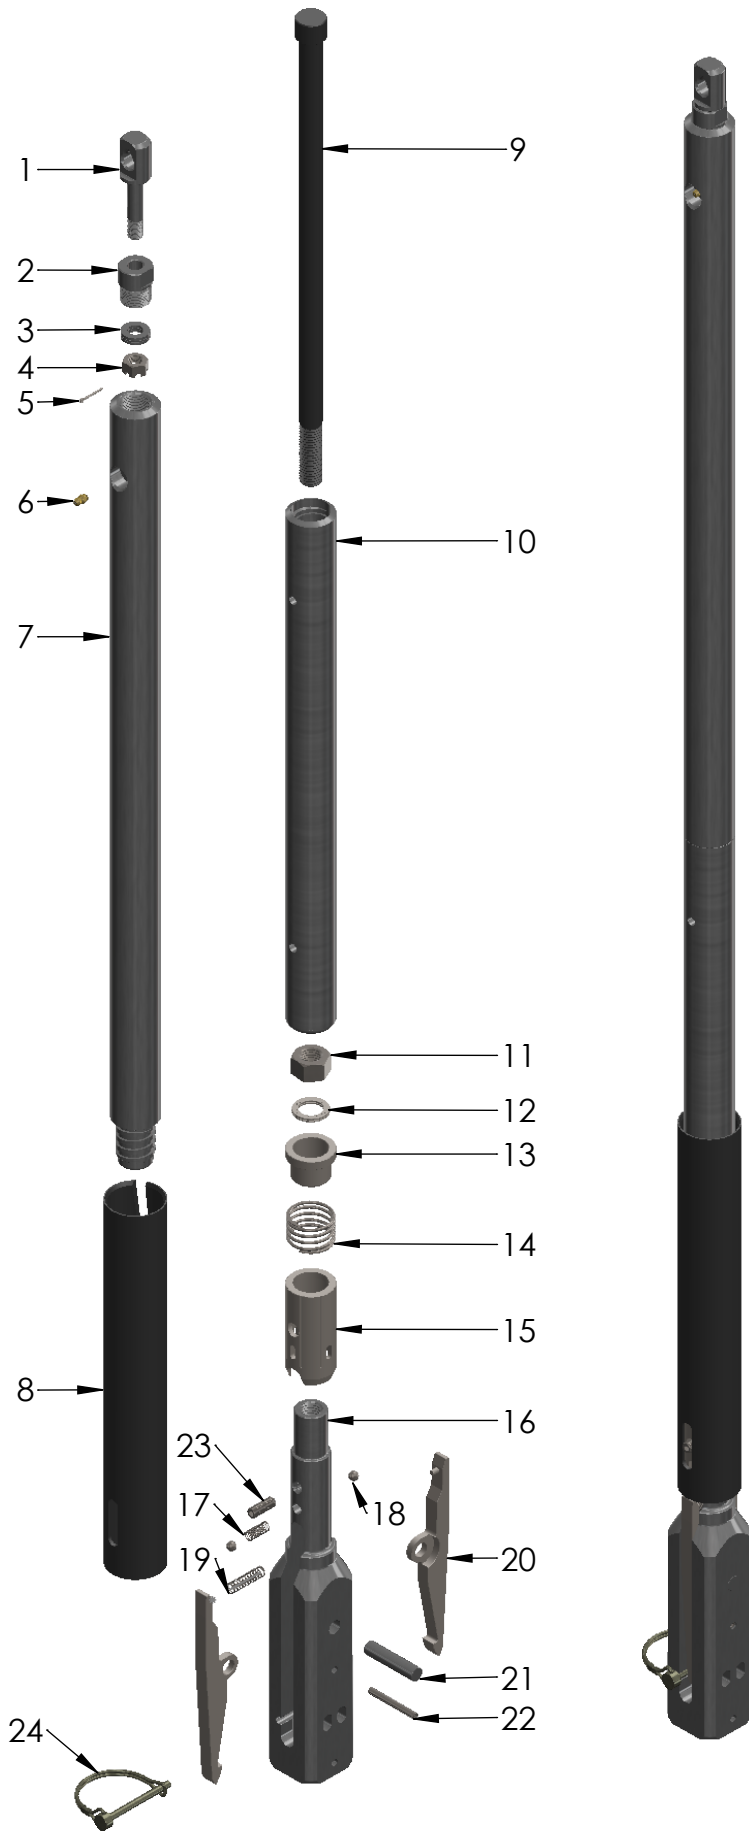

Name: *HWL-EZL Overshot assembly*

Part No: *4657861*

Item No.	Part. No.	Description	Qty.
1	36002	Eye bolt	1
2	36001	Cable swivel collar	1
3	36097	Thrust bearing	1
4	36096	1/2" UNF Castle hex nut	1
5	55726	3/32" x 3/4" Cotter pin	1
6	28558	Grease fitting	1
7	55555	Cable swivel body	1
8	26076	Locking Sleeve	1
9	4651627	Jar staff	1
10	4651626	Jar Tube	1
11	55635	3/4" UNC Hex nut	1
12	4659289	3/4" Nord-lock washer	1
13	4655214	EZL Cap overshot	1
14	4655216	EZL Spring overshot	1
15	4657856	EZL Sleeve overshot	1
16	4657859	HWL-EZL Overshot head	1
17	7062	Compression Spring	1
18	4654883	11/32" Ball	2
19	4653138	Spring lifting dog	1
20	4651630	Lifting dog	2
21	4651639	1/2" x 2-1/8" Plain pin	1
22	48405	1/4" x 1-3/4" Spring pin	1
23	4656184	3/8" UNF x 3/4" Set screw	1
24	4657858	Locking Pin	1