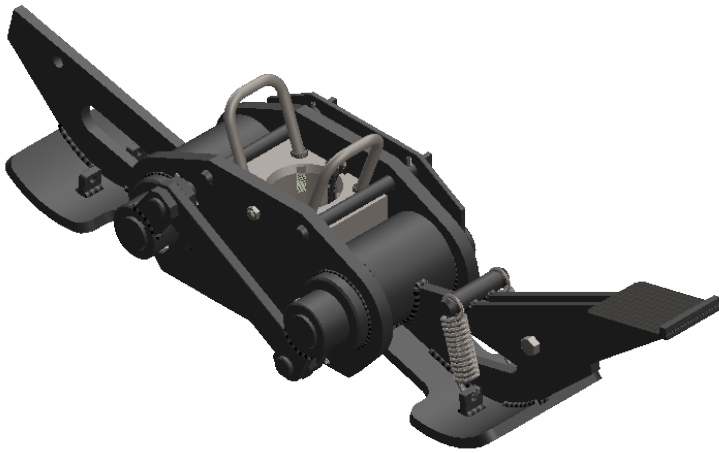

Name:

*H Foot clamp assembly*

Part No:

**77106**

Item No.	Part. No.	Description	Qty.
1	76309	Plate locking	1
2	76300	Pin jaw retaining	2
3	76412	Spring spec extension	2
4	40031	Crank welment R.H.	1
5	40020	Crank weldment L.H.	1
6	77198	Plate side	2
7		Jaw spring screw 1/2" x 1-1/4" 13 UNC	2
8		Spring Spacer	2
9	76411	Spring Jaw	2
10		Jaw srping scew nut 3/8" 16 UNC	2
11	77101	Link connecting	1
12	27174	Yoke pin assembly	2
13	77198	Arm weldment link	2
14	51188	Pedal weldment	1
15		Pedal screw 1/2" x 2-1/2" x 13 UNC	1
16		Pedal screw spring washer 1/2"	1
17		Pedal screw nut 1/2" 13 UNC	1
18	37172	Key woodruff 5/16" x 1-1/4"	2
19	55624	Set screw 1/2" x 5/8" 13 UNC	2

Item No.	Part. No.	Description	Qty.
20	48240	T.C. NWL Rod Jaw set	1
20	55884	T.C. HWL Rod NW Casing Jaw set	1
20	22434	Thread NWL Rod Jaw set	1
20	22645	Thread HWL Rod NW Casing Jaw set	1