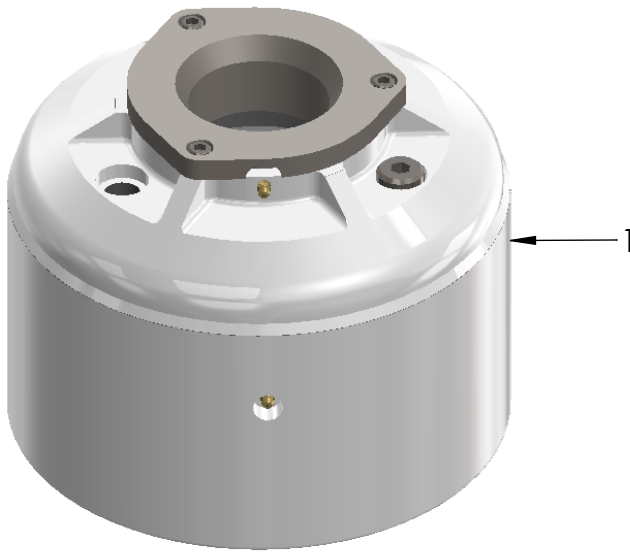

Name:

*Hydraulic chuck assembly basic*

Part No:

**73253**

Item No.	Part. No.	Description	Qty.
1	73508	Hidraulic chuck hood assembly	1
2	30918	Hidraulic chuck cylinder assembly	1

**TRANSFORMA**  
Drilling Tools Company