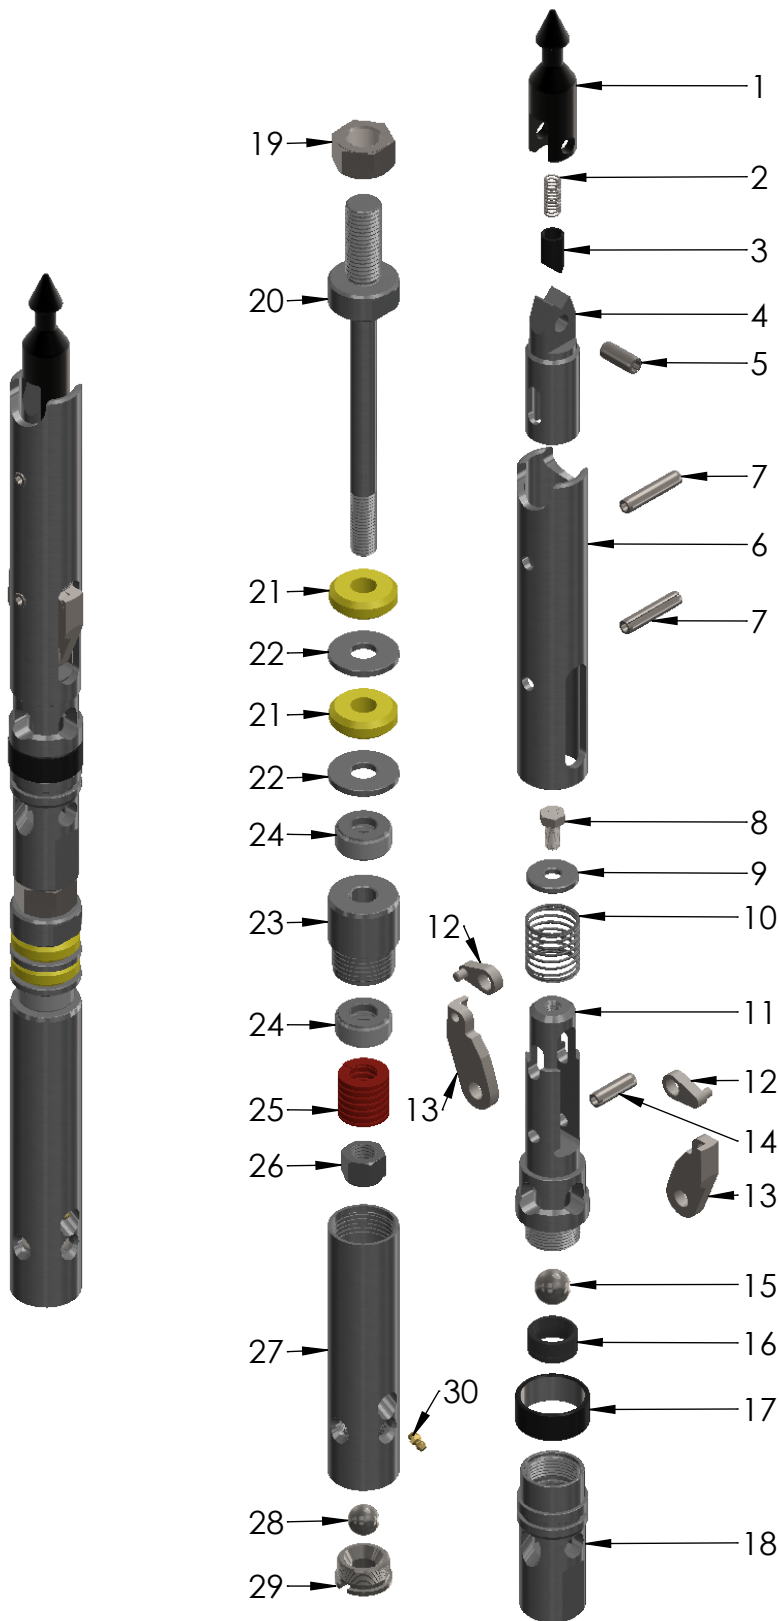

Name:

*BWL-LL Head assembly*

Part No:

**4653303**

Item No.	PartNo	Description	Qty.
1	53024	Spear head point	1
2	26252	Spring compression	1
3	53025	Detent plunger	1
4	4655246	BWL Spear head base	1
5	53026	Spirol pin 7/16" x 1"	1
6	4652758	BWL Case latch retracting	1
7	34052	Spring pin 3/8" x 1-3/4"	2
8	4652043	Nyloc bolt 3_8 16 UNC x 3_4	1
9	417538	BWL Washer	1
10	4654291	BWL Latch compression spring	1
11	4652732	BWL Upper latch body	1
12	417529	BWL Link	2
13	427528	BWL Latch	2
14	34055	Spring pin 3/8" x 1-1/4"	1
15	73485	SS Ball 22 mm	1
16	62380	Landing indicator bushing	1
17	417532	BWL Landing shoulder	1
18	417689	BWL Lower latch body	1
19	55712	Hex nut 7/8" 9 UNC	1
20	35442	BWL Spindle	1
21	55319	BWL Shut off Valve hard	2
22	35446	BWL Valve adjusting washer	2
23	35447	BWL Spindle bushing	1
24	35141	Thrust bearing	2
25	35142	BWL Compression spring	1
26	35192	Lock nut 5/8 11 UNC	1
27	51787	BWL Inner tube cap	1
28	35054	BWL SS 3/4 Valve	1
29	51767	BWL Body check valve	1
30	28558	Grease fitting	1