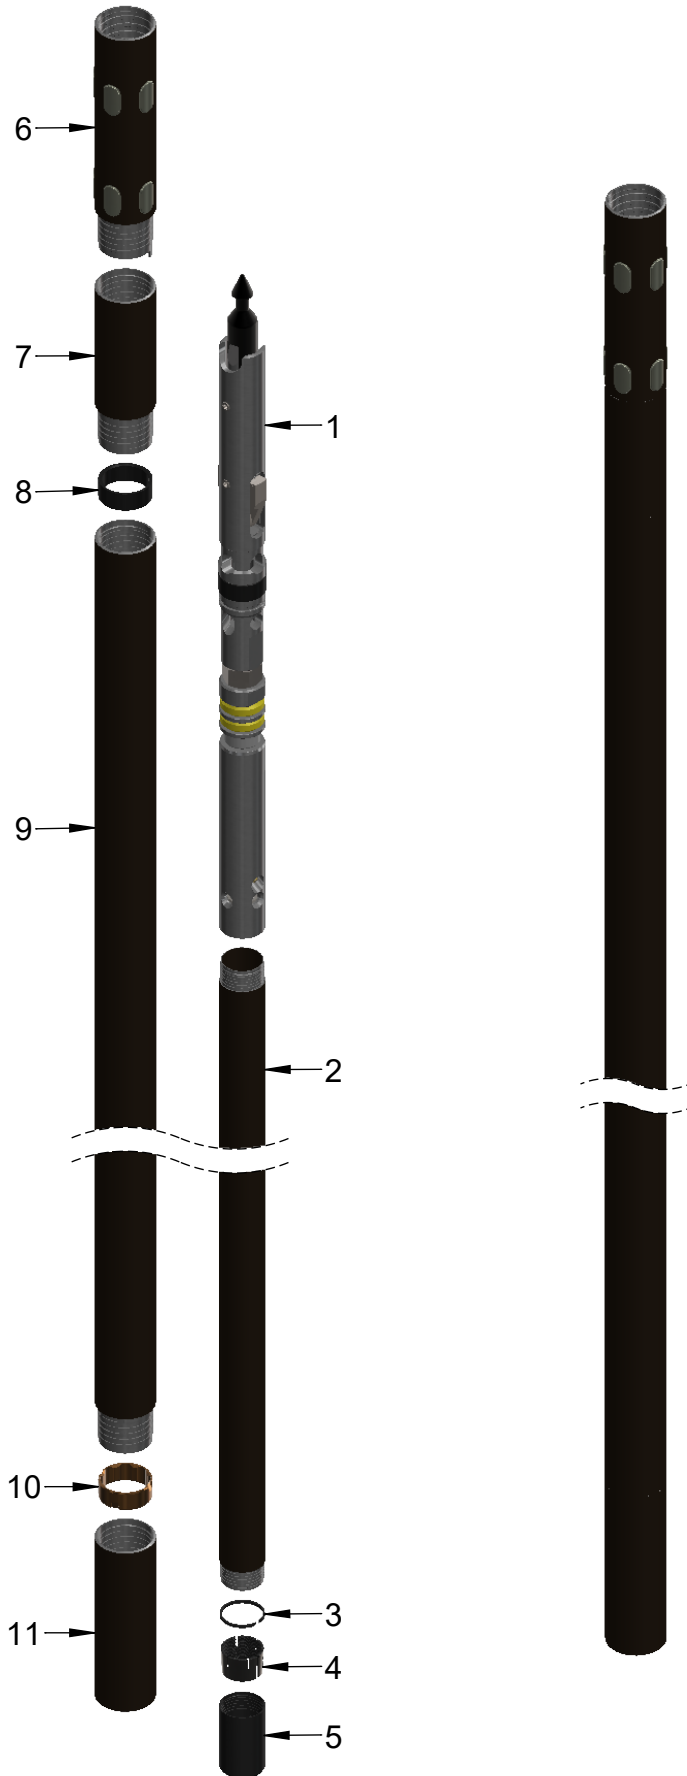

Name:

**BWL-LL 5 ft Core barrel assembly**

Part No:

**417522**

Item No.	PartNo	Description	Qty.
1	4653303	BWL-LL Head assembly	1
2	35467	BWL Inner tube 5ft	1
3	35942	BWL Stop ring	1
4	41598	BWL Core lifter slotted	1
5	35941	BWL Core lifter case	1
6	35943	BWL Locking coupling W.T.	1
7	35944	BWL Adapter coupling	1
8	35946	BWL Landing ring	1
9	35468	BWL Outer tube 5ft	1
10	55517	BWL Stabilizer inner tube	1
11	35459	BWL Thread protector	1

Core lifter options

4	35453	BWL Core lifter fluted	1
---	-------	------------------------	---

Locking coupling options

6	73873	BWL Locking coupling	1
6	4656511	BWL Locking coupling F.H./ W.T.	1
6	4656512	BWL Locking coupling F.H.	1

**TRANSFORMA**  
Drilling Tools Company