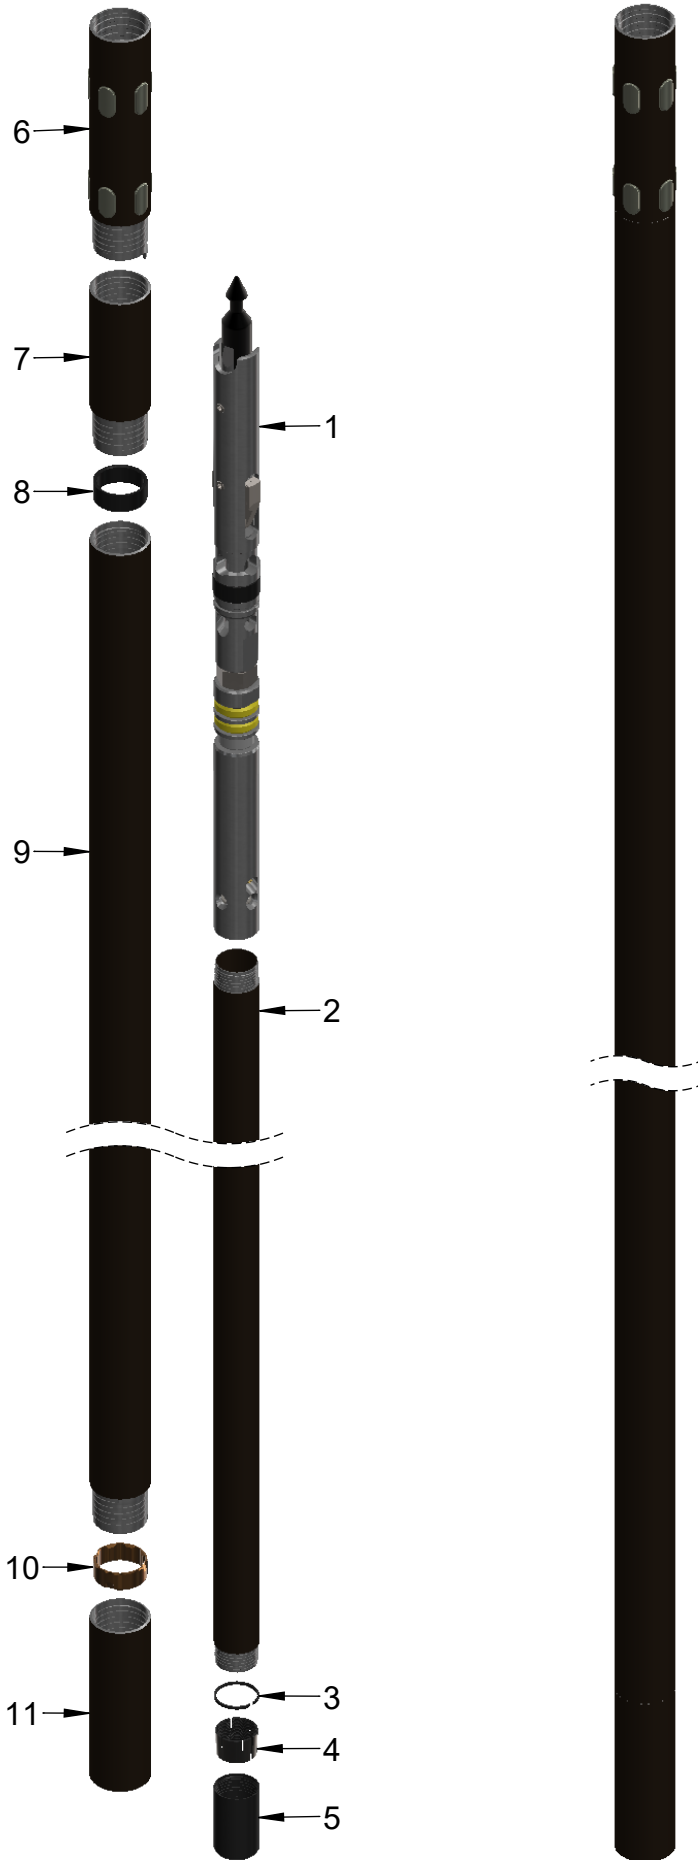

Name:

BWL-LL 10 ft Core barrel assembly

Part No:

417523

Item No.	PartNo	Description	Qty.
1	4653303	BWL-LL Head assembly	1
2	35440	BWL Inner tube 10ft	1
3	35942	BWL Stop ring	1
4	41598	BWL Core lifter slotted	1
5	35941	BWL Core lifter case	1
6	35943	BWL Locking coupling W.T.	1
7	35944	BWL Adapter coupling	1
8	35946	BWL Landing ring	1
9	35457	BWL Outer tube 10ft	1
10	55517	BWL Stabilizer inner tube	1
11	35459	BWL Thread protector	1

Core lifter options

4	35453	BWL Core lifter fluted	1
---	-------	------------------------	---

Locking coupling options

6	73873	BWL Locking coupling	1
6	4656511	BWL Locking coupling F.H./ W.T.	1
6	4656512	BWL Locking coupling F.H.	1